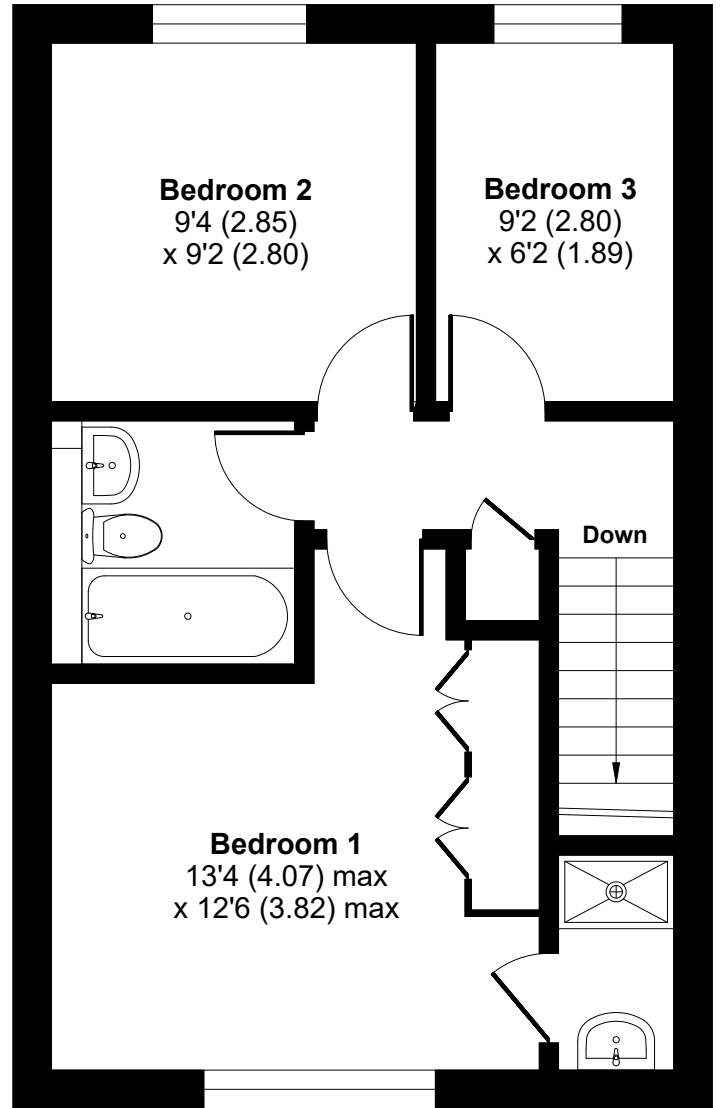

# Hollywood Drive, Birmingham, B47

Approximate Area = 925 sq ft / 85.9 sq m

For identification only - Not to scale

FIRST FLOOR

GROUND FLOOR