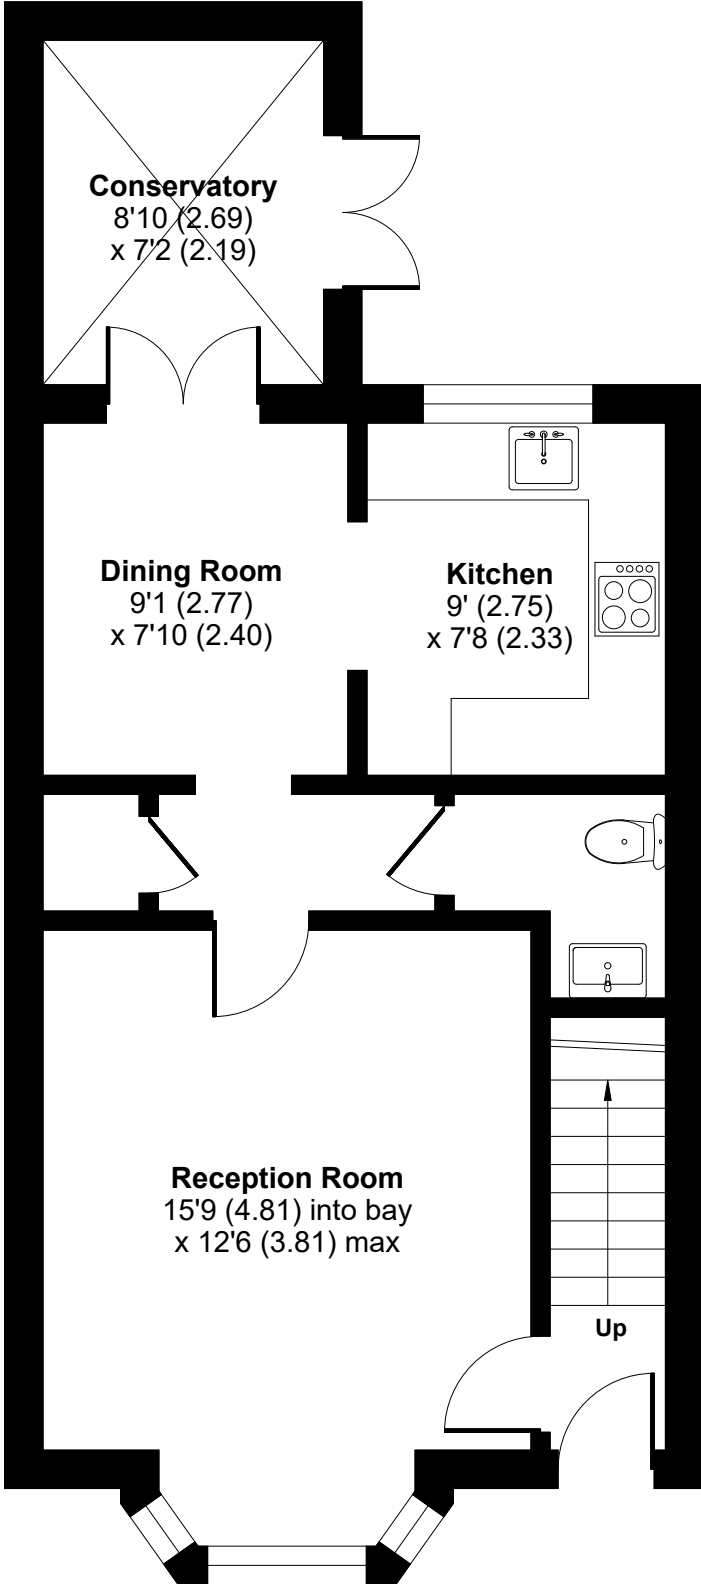

# Hollywood Drive, Birmingham, B47

Approximate Area = 925 sq ft / 85.9 sq m

For identification only - Not to scale

FIRST FLOOR

GROUND FLOOR